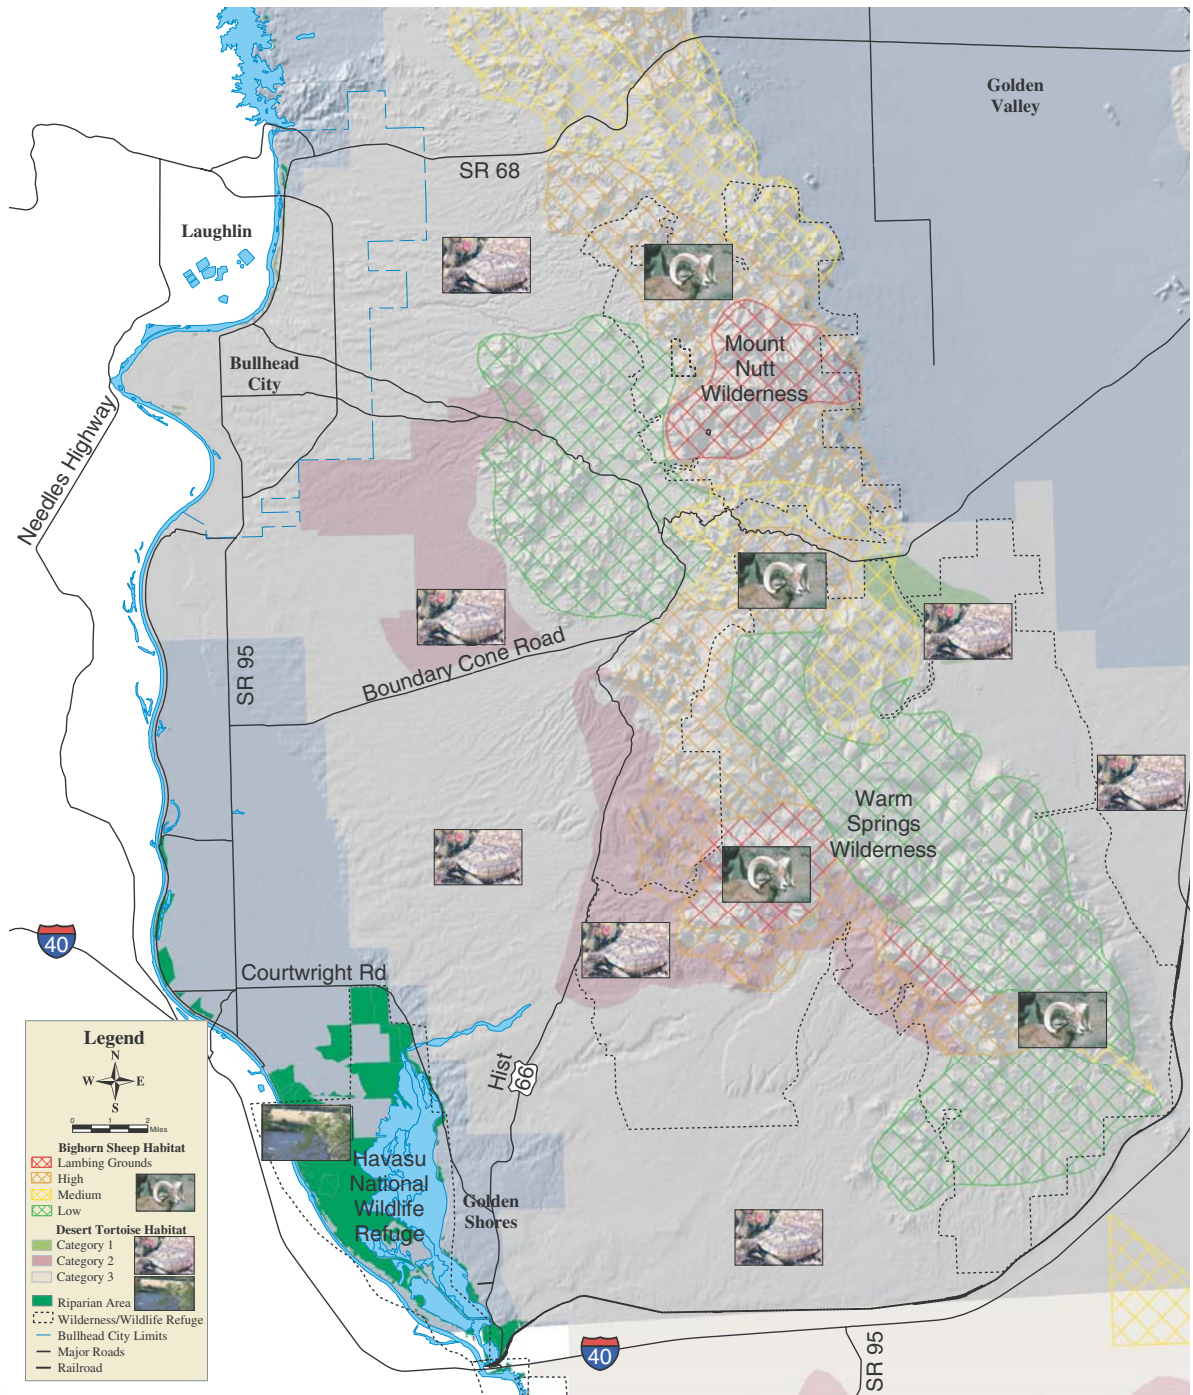

Biological Resources

Legend

N
W E
S

0 1 2 Miles

Bighorn Sheep Habitat

- Lambing Grounds
- High
- Medium
- Low

Desert Tortoise Habitat

- Category 1
- Category 2
- Category 3

Riparian Area

Wilderness/Wildlife Refuge

Bullhead City Limits

Major Roads

Railroad